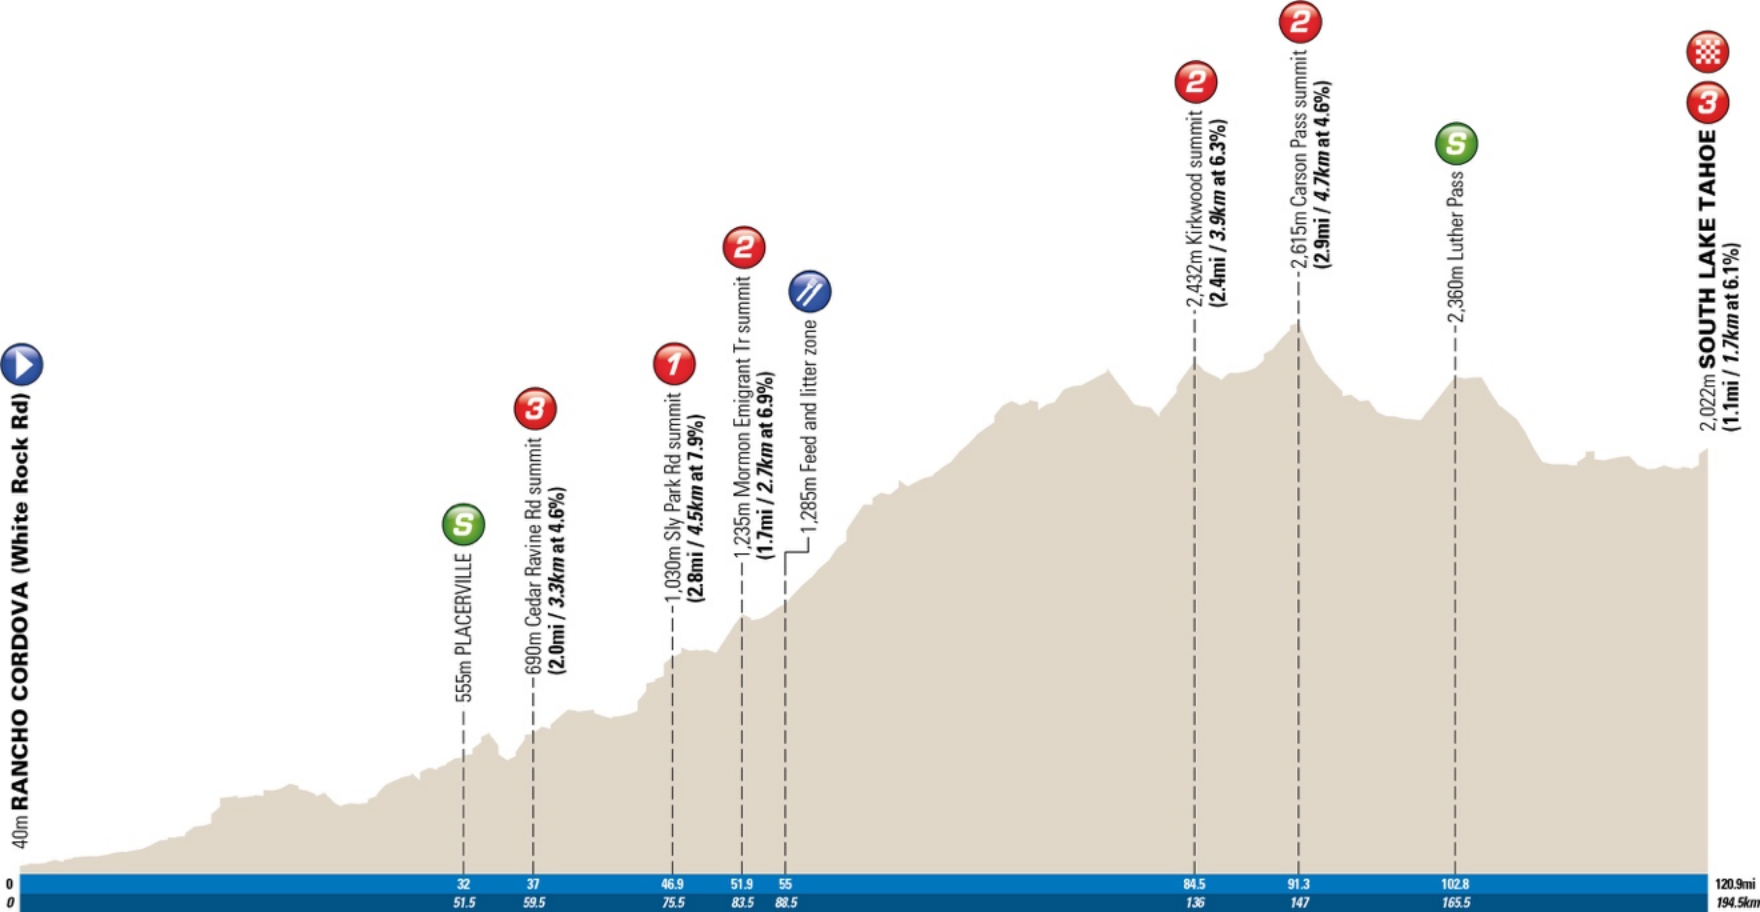

# 40m RANCHO CORDOVA (White Rock Rd)

0  
0

S

555m PLACERVILLE

3

690m Cedar Ravine Rd summit  
(2.0mi / 3.3km at 4.6%)

1

1,030m Sly Park Rd summit  
(2.8mi / 4.5km at 7.9%)

2

1,235m Mormon Emigrant Tr summit  
(1.7mi / 2.7km at 6.9%)

//

1,285m Feed and litter zone

2

2,432m Kirkwood summit  
(2.4mi / 3.9km at 6.3%)

2

2,615m Carson Pass summit  
(2.9mi / 4.7km at 4.6%)

S

2,360m Luther Pass

3

2,022m SOUTH LAKE TAHOE  
(1.1mi / 1.7km at 6.1%)

120.9mi  
194.5km